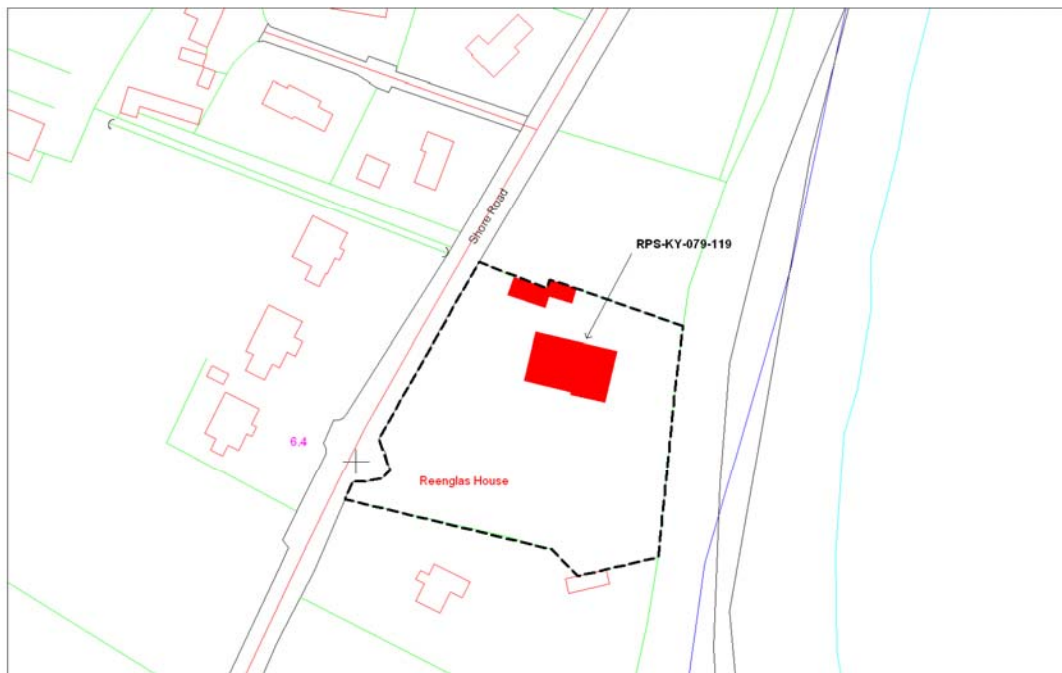

**Planning Authority:** Kerry County Council

**Unique identity number:** RPS KY-079-118

**Address:** Reenglass House, Farranreagh, Valencia

**Description:** Two storey over basement structure,

**Ordnance Survey Map:** 6259D

**National Grid co-ordinates:** 42,511m, 76,348m

**Site features:** Remains of a number of other structures and farm buildings to rear

**Special interest;** Architectural, historical, social

**Location Map** (not to scale)

**Appraisal:** Associated with the Fitzgerald family (Knight of Kerry) Part of the house once housed a thriving knitting industry. This building is significant from a historical, social and architectural perspective and should be included in the RPS.